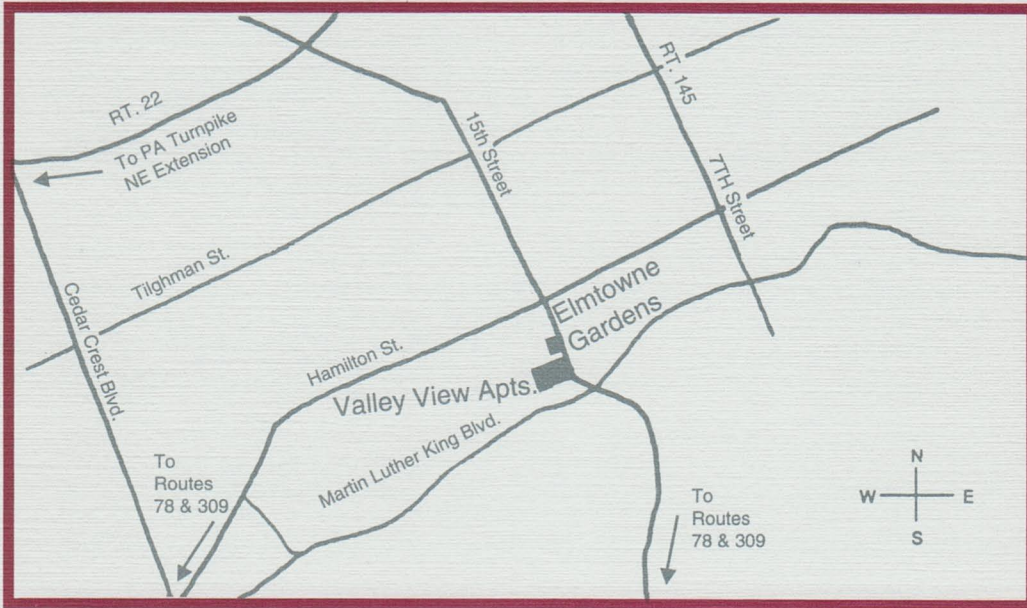

... Managed with pride.

Valley View Apartments

402 S. 15th Street • Allentown, Pa. 18102 • Rental Office 610-433-1582 • Fax 610-433-0659

Valley View

A P A R T M E N T S

1ST FLOOR – ONE BEDROOM

2ND FLOOR – ONE BEDROOM