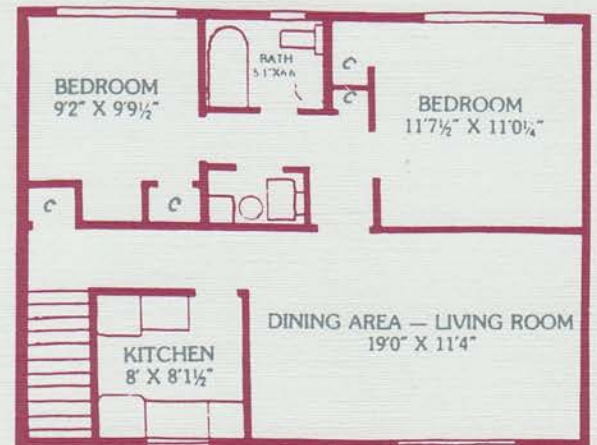

Come home to . . .

Valley View

- Gas heat, hot water and cooking included
- Private entrances
- Complete kitchens with frost-free refrigerator, microwave oven and range
- Wall-to-wall carpet
- Air-conditioning
- Ceiling fans
- Laundry facilities and excess storage space
- Off-street parking
- 24 hour emergency service
- Cable TV available
- Nearby buses to downtown Allentown
- Minutes to Routes 22 and 78

ROOM SIZES APPROXIMATE

1ST FLOOR – TWO BEDROOM

2ND FLOOR - TWO BEDROOM